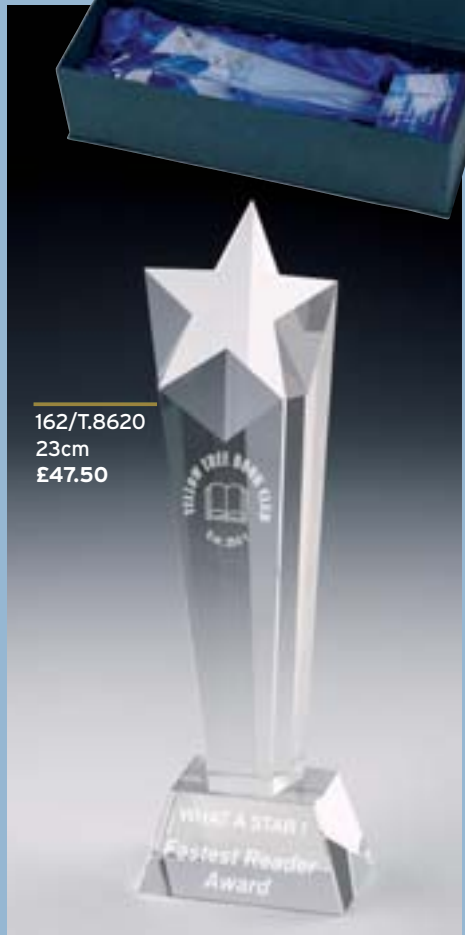

162/T.8620
23cm
£47.50